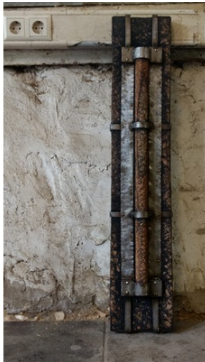

Artist: Sven Schilling  
Title 17/06  
Year 2017  
Material Eiche/Eisen  
Dimensions 92 × 21 × 6 cm  
Inventory number 17/06  
Owner Sven Schilling  
Location Werkstatt Hercherhof

---

Artist: Sven Schilling  
Title 17/07  
Year 2017  
Material Eiche/Eisen  
Dimensions 120 × 23 × 15 cm  
Inventory number 17/07  
Owner Sven Schilling  
Location Werkstatt Hercherhof

---

Artist: Sven Schilling  
Title "Schmerzkörper"  
Year 2017  
Material Eiche/Eisen/Pergament  
Dimensions 105 × 10 × 7 cm  
Inventory number 17/08  
Owner Sven Schilling  
Location Werkstatt Hercherhof

---

Artist: Sven Schilling  
Title "Daddy"  
Year 2017  
Material Eiche/Eisen/Öl  
Dimensions 96 × 18 × 8 cm  
Inventory number 17/04  
Owner  
Location Werkstatt Hercherhof

---

Artist: Sven Schilling  
Title "myein"  
Year 2017  
Material Eiche/Eisen/Pergament  
Dimensions 123 × 21 × 15 cm  
Inventory number 17/01  
Owner Privatsammlung  
Location Freiburg

---

Artist: Sven Schilling  
Title "Neidkopf"  
Year 2017  
Material Eiche/Eisen/Leder  
Dimensions 105 × 14 × 13 cm  
Inventory number 17/09  
Owner Sven Schilling  
Location Werkstatt Hercherhof

---