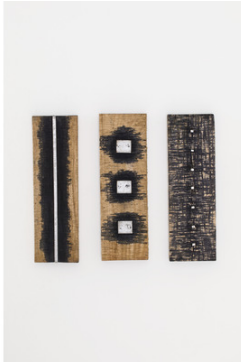

# Werkliste 2019

Wandobjekte aus Eiche, Eisen und Leder

Sven Schilling  
Schwarzwaldstraße 150  
79102 Freiburg  
0761/38439294  
mail@schilling-sven.de

Artist: Sven Schilling  
Title "1-3-7"  
Year 2019  
Material Eiche/Eisen  
Dimensions 46 × 15 × 3 cm  
Inventory number 1904

---

Artist: Sven Schilling  
Title "Ginsterblut"  
Year 2019  
Material Eiche/Eisen  
Dimensions 60 × 25 × 8 cm  
Inventory number 1907

---

Artist: Sven Schilling  
Title 1908  
Year 2019  
Material Eiche/Eisen/Öl  
Dimensions 60 × 30 × 6 cm  
Inventory number 1908

---

Artist: Sven Schilling  
Title 1909  
Year 2019  
Material Eiche/Eisen/Öl  
Dimensions 46 × 24 × 6 cm  
Inventory number 1909

---

Artist: Sven Schilling  
Title: 1910  
Year: 2019  
Material: Eiche/Eisen/Öl  
Dimensions: 48 × 22 × 7 cm  
Inventory number: 1910

---

Artist: Sven Schilling  
Title: Inspiration Wabi  
Year: 2019  
Material: Eiche/Eisen/Pergament/Lederriemen  
Dimensions: 100 × 14 × 4 cm  
Inventory number: 1904

---