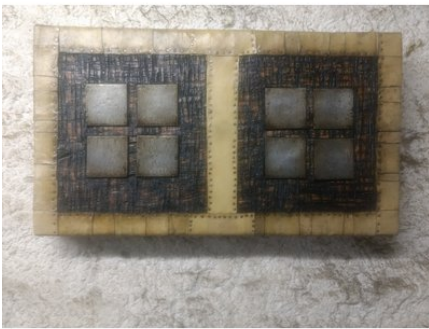

Artist Sven Schilling
Title Braunkreuz
Year 2019
Inventory number 1913
Dimensions 86 x 19 x 6 cm
Material Eiche/Eisen/Leder/Nägel

Artist Sven Schilling
Title "Ginsterblut"
Year 2019
Inventory number 1907
Dimensions 60 x 25 x 8 cm
Material Eiche/Eisen

Artist Sven Schilling
Title Inspiration Wabi
Year 2019
Inventory number 1904
Dimensions 100 x 14 x 4 cm
Material Eiche/Eisen/Pergament/Lederriemen

Artist Sven Schilling
Title "Irritierte Schafherde mit Zaun"
Year 2019
Inventory number 1906
Dimensions 24 x 57 x 6 cm
Material Eiche/Eisen/Rohhaut/Schellack