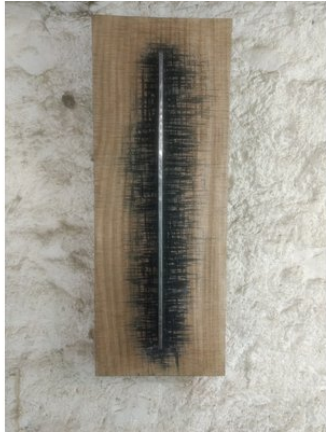

Artist Sven Schilling
Title 1912
Year 2019
Inventory number 1912
Dimensions 58 x 26 x 5 cm
Material Eiche/Eisen