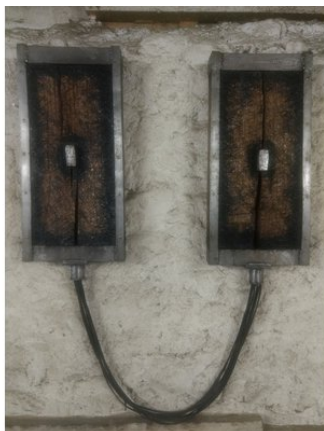

Artist Sven Schilling
Title Aura
Year 2019
Inventory number 1918
Dimensions 96 x 72 x 8 cm
Material Eiche/Eisen/Öl/Leder